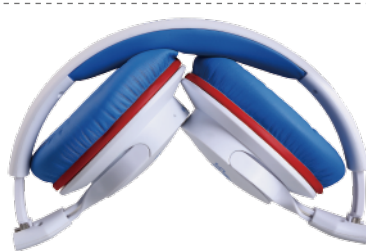

MIXCDER BLUETOOTH HEADSET

Model: ShareMe7

Features:

- Bluetooth V4.1+EDR
- High-grade leather headband earmuffs
- ShareMe technology, Experience sharing happiness
- Foldable design make it more portable to carry.
- Up to 20 hours of music playing time and talking time, standby time more than 500 hours.
- Built-in microphone for headset functionality with controls for media and phone calls

Mixcder ShareMe7 Specification

Mic. Spec	Microphone Unit	Φ4*1.5mm
	S.P.L	-42 ± 3dB S.P.L at 1KHz
	Impedance	≤2.2kΩ
	Frequency response	100Hz-10,000Hz
	Directivity	Omni-directional
Speaker Spec	Speaker diameter	Φ 40mm
	Frequency response	20Hz-20KHz
	Impedance	32Ω
	S.P.L	97 ± 3dB S.P.L at 1KHz
	Rated power	20mW
Bluetooth Spec	Bluetooth version	BT 4.1+EDR
	Support Profile	HSP,HFP,A2DP,AVRCP
	Transmission frequency	2.40GHz-2.48GHz
	Transmission Distance	10m/33ft; 5m/16.5ft bewteen 2 paired headphones
	Pairing name	Mixcder ShareMe7
Battery Spec	Charging port	Micro USB
	Standby time	More than 500 hours
	Talking time	About 18 hours
	Playing time	About 20 hours
	Charging time	About 2 hours
	Battery type	Build in 400mah rechargeable lithium battery
	Storage temperature	-40℃-80℃
	Operating temperature	-10℃-50℃